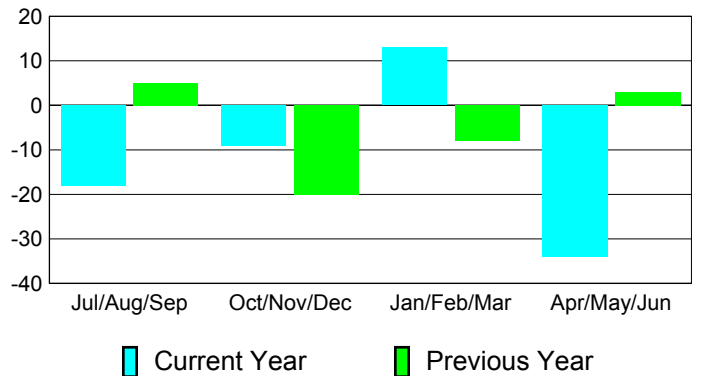

**Membership Results
2010-2011**

**Membership
2009-2010**

Month	Net Memb Goal	Actual New Memb	Actual Dropped Memb	Gain/Loss of Memb	Gain/Loss of Memb
Jul/Aug/Sep	0	23	-41	-18	5
Oct/Nov/Dec	6	32	-41	-9	-20
Jan/Feb/Mar	7	50	-37	13	-8
Apr/May/Jun	7	25	-59	-34	3
Totals	20	130	-178	-48	-20

Membership Results 2010-2011

Goal, New, Dropped, Gain/Loss

Comparison of Membership Gain/Loss

Current Year Compared to the Previous Year

Gender Comparison 2010-2011

Jul/Aug/Sep

Oct/Nov/Dec

Jan/Feb/Mar