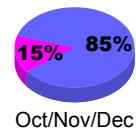

**Membership Results
2010-2011**

**Membership
2009-2010**

Month	Net Memb Goal	Actual New Memb	Actual Dropped Memb	Gain/Loss of Memb	Gain/Loss of Memb
Jul/Aug/Sep	0	23	-41	-18	5
Oct/Nov/Dec	6	32	-41	-9	-20
Jan/Feb/Mar	7	50	-37	13	-8
Apr/May/Jun	7	25	-59	-34	3
Totals	20	130	-178	-48	-20

Membership Results 2010-2011

Goal, New, Dropped, Gain/Loss

Comparison of Membership Gain/Loss

Current Year Compared to the Previous Year

Gender Comparison 2010-2011

Jul/Aug/Sep

Oct/Nov/Dec

Jan/Feb/Mar

Apr/May/Jun

Male

Female