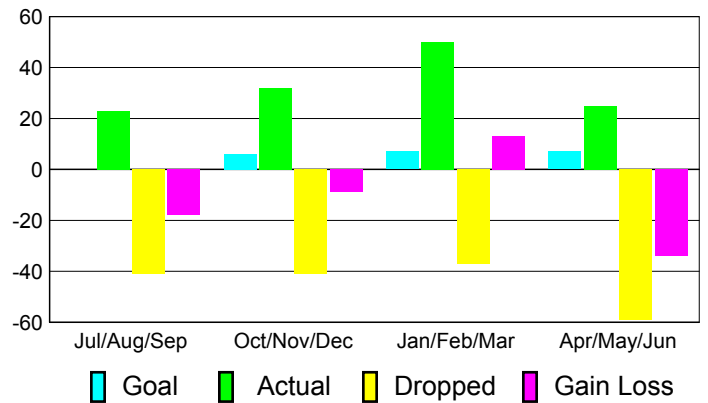

Membership Results 2010-2011

Goal, New, Dropped, Gain/Loss

Comparison of Membership Gain/Loss

Current Year Compared to the Previous Year